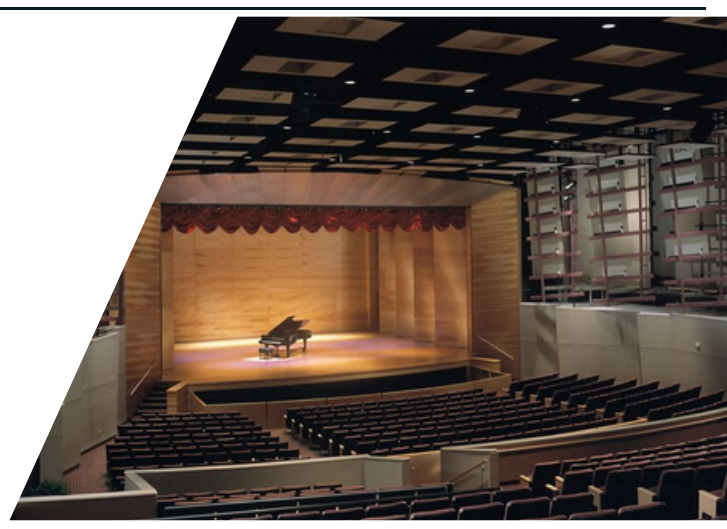

YOUTH AMERICA GRAND PRIX

U.S. REGIONAL SEMI-FINAL TOUR GUIDE

ATLANTA, GA

January 31 - February 2, 2025

THEATRE

Theater: Rialto Center for the Arts at Georgia State University
Address: 80 Forsyth St NW, Atlanta, GA 30303
Website: [LINK](#)
Stage Size: 27'x37'
Auditorium Size: 833 seats
Nearby restaurants: A variety of options within a short walking distance
Parking: Garage available at 123 Fairlie St. NW, Atlanta, GA 30303

The Rialto Center for the Arts is located on the beautiful campus of Georgia State University, in the Fairlie-Poplar district of downtown Atlanta. For those who are planning to fly, the Atlanta Airport is one of the biggest travel hubs, with many convenient connecting flights from virtually anywhere in the country.